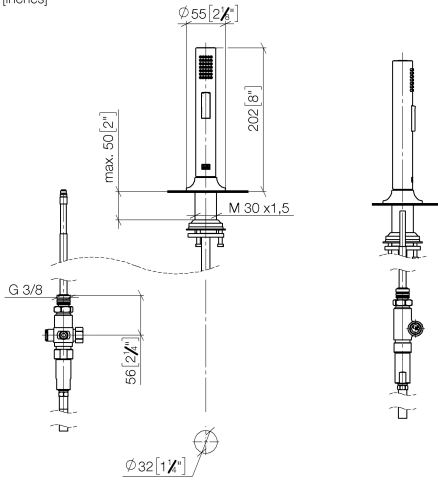

27 731 809

- with round rosette
- spray flow
- automatic spout/shower diverter
- height of mixer mm
- hole diameter rinsing spray 32mm
- fabric braided hose 1500 mm
- sprayface with anti-scaling system
- lead-free

Can only be combined with 33810809, 33826809, 19815809, 19825809.

Intrinsic protection against back flow.

	Chrome	27 731 809-00
	Brushed Platinum	27 731 809-06
	Platinum	27 731 809-08
	Durabross (23kt Gold)	27 731 809-09
	Dark Chrome	27 731 809-19
	Brushed Durabross (23kt Gold)	27 731 809-28
	Matte Black	27 731 809-33
	Brushed Champagne (22kt Gold)	27 731 809-46
	Champagne (22kt Gold)	27 731 809-47
	Brushed Chrome	27 731 809-93
	Brushed Dark Platinum	27 731 809-99

27 731 809

mm [inches]

Certificates

Belgaqua\_24-005-  
27\_3.